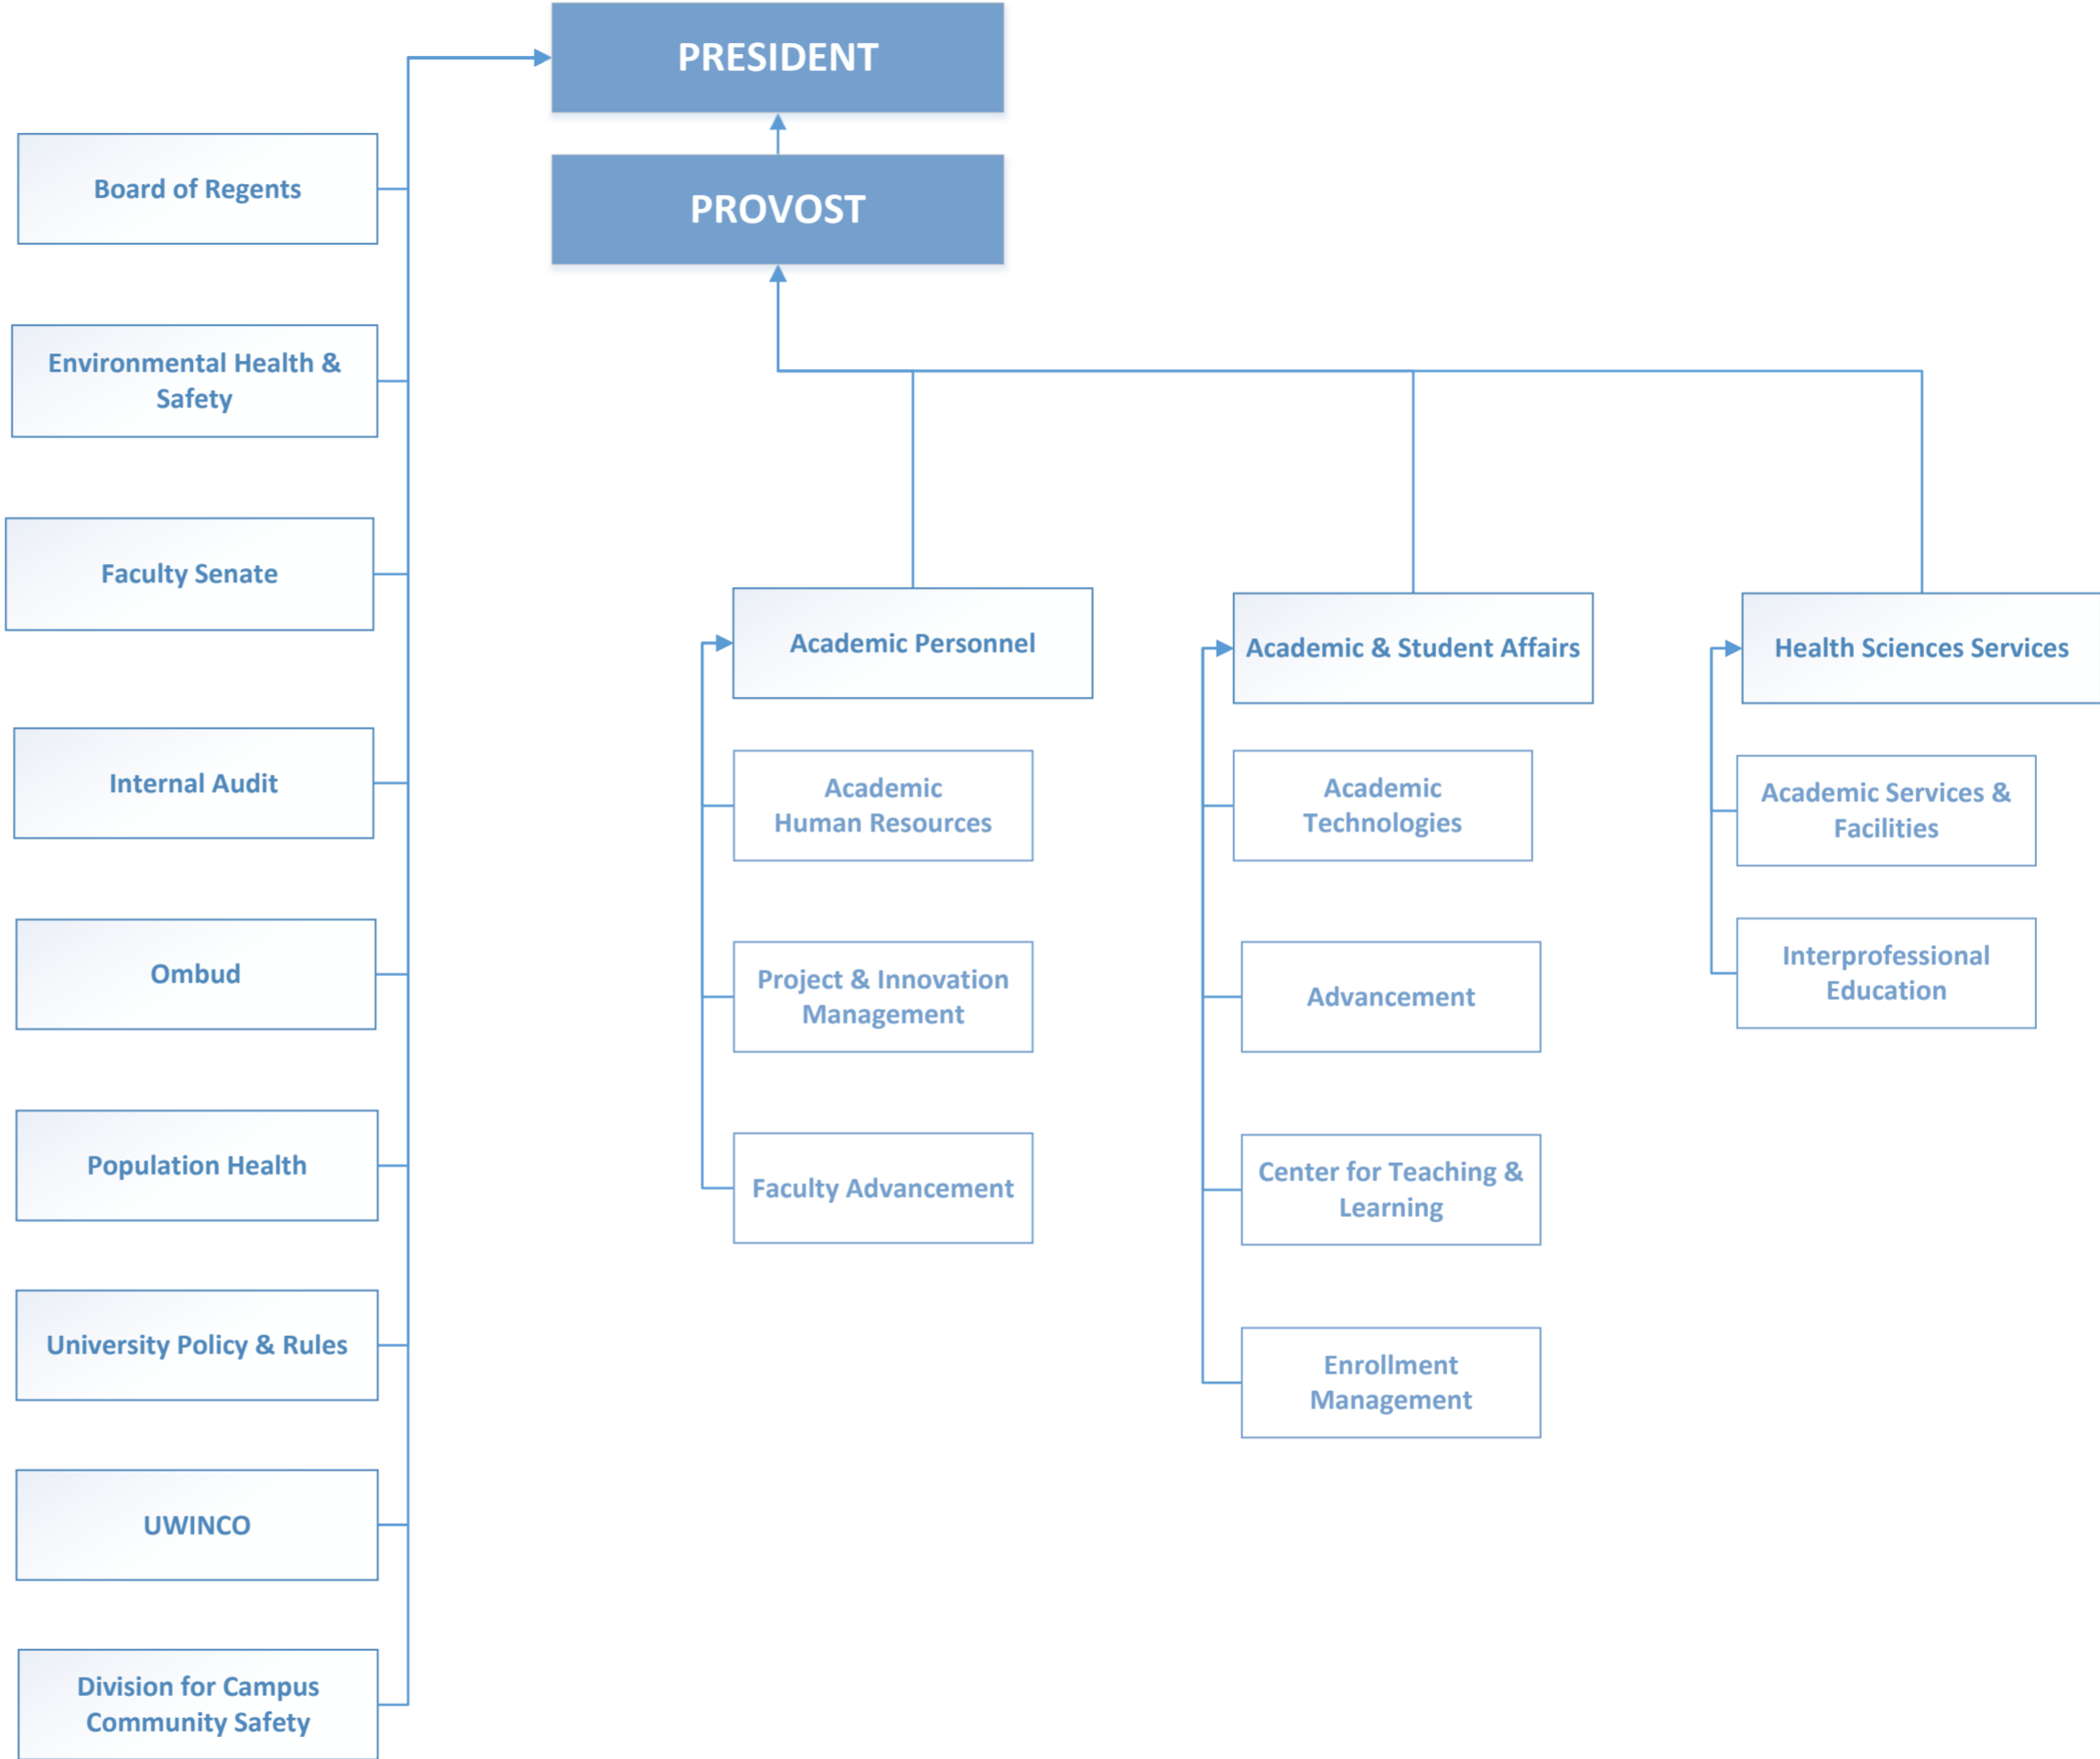

UNITS SUPPORTED BY EXECUTIVE OFFICE SHARED SERVICES

This organization chart shows units supported by the Executive Office Shared Services team. This **does not** show all the units reporting to the President and Provost.